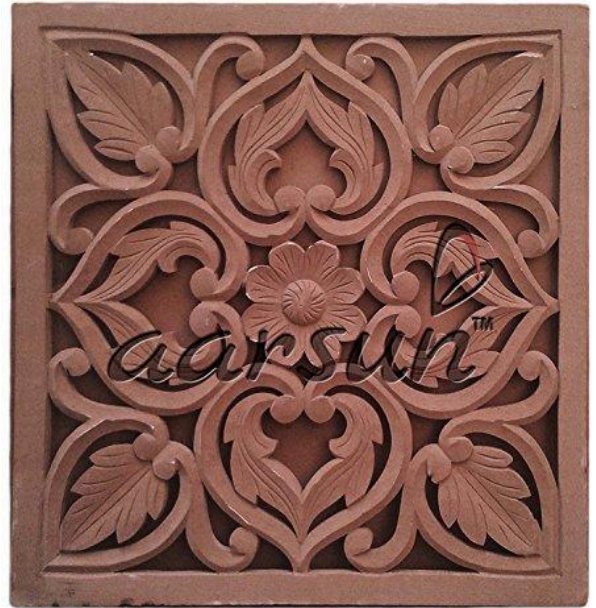

# ***JAALI DESIGN***

Whatsapp: [+918192999135](https://wa.me/+918192999135) Tel: [+918192999135](https://wa.me/+918192999135)

URL: <https://aarsunwoods.com/product-category/wooden-jaali/>

Website : <https://aarsunwoods.com/>